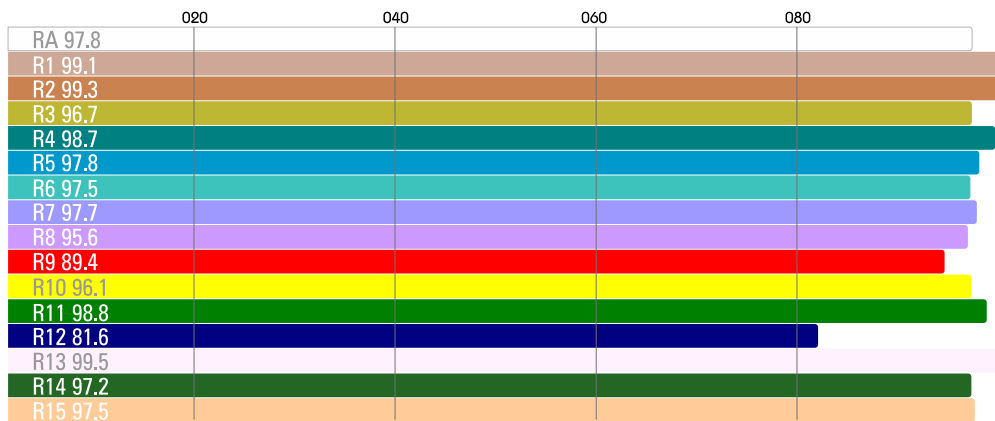

VELVET Power 2x2 Spot 15° Studio IP51

Ref.: VP2X2SPST

Datasheet: June 2021 / Page 2

COLOUR TEMPERATURE	adjustable from 2700K to 6500K in 100K steps
LIGHT INTENSITY	dimnable 0 to 100, smooth and flicker-free
TLCI	98 at 3200K and 97 at 5600K
DIMENSIONS	690x620x68mm / 27"x24.5"x2.7" panel 770x750x125mm / 30"x29.5"x5" panel + yoke + PSU
WEIGHT	14 kg / 31 lbs panel 16 kg / 35.3 lbs panel + yoke 20 kg / 44 lbs panel + yoke + PSU
POWER DRAW	340W (12.1 Amps at 28 VDC – 0.7 Amps at 230VAC)
POWER SUPPLY	90-264V AC 50/60Hz
PHOTOMETRICS	23000 lux / 2137 fc at 3m / 10 feet 7000 lux / 650 fc at 6m / 20 feet 2000 lux / 186 fc at 12m / 40 feet
BEAM ANGLE	15° nominal with filter D25 30° D50 45° D100 90° DVELVET 105°
LED RATED LIFE	more than 50,000 hours
OUTPUT FREQUENCY	16KHz flicker-free up to 2000fps
COOLING	no-noise, fan-free passive cooling
PROTECTION	IP51 dustproof, indoor or outdoor use
CONSTRUCTION & FINISH	Made of black powdercoated extruded and sheet aluminum
VELVET LED TECHNOLOGY	selected BIN high-power LED + VELVET custom optics + CPU software control
ACCESSORIES	AC power supply, foldable 20°, 40° or 60° Snapgrids, foldable Snapbag softbox, spacelight cylinder, removable barn doors, remote control, hard case
RIGGING OPTIONS	aluminum yoke with 28mm junior pin, multiple ¼-20" rigging points, multipanels yokes, pole operated yoke

WIRE VIEW

VELVET Power 2x2 Spot 15° Studio IP51

Ref.: VP2X2SPST

Datasheet: June 2021 / Page 3

PHOTOMETRICS

CCT 3220K

CCT 5440K

VELVET Power 2x2 Spot 15° Studio IP51