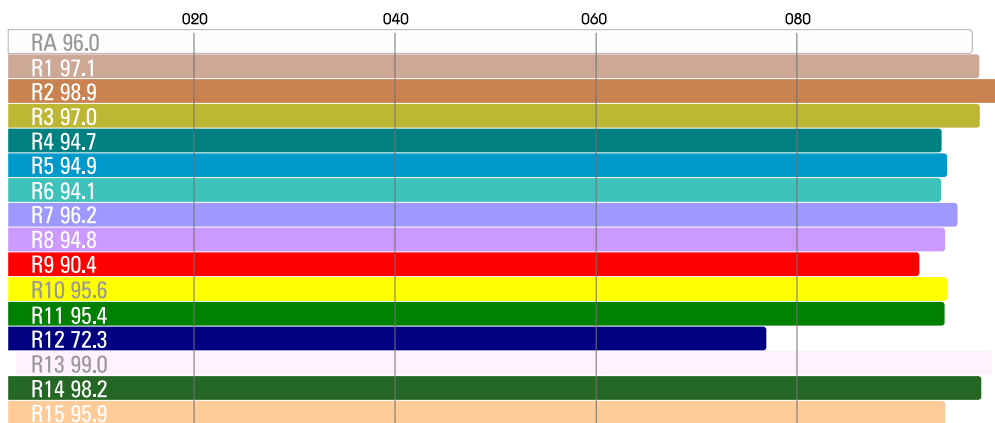

VELVET Power 2x2 Spot 15° Studio IP51

Ref.: VP2X2SPST

Datasheet: June 2021 / Page 2

COLOUR TEMPERATURE	adjustable from 2700K to 6500K in 100K steps
LIGHT INTENSITY	dimnable 0 to 100, smooth and flicker-free
TLCI	98 at 3200K and 97 at 5600K
DIMENSIONS	690x620x68mm / 27"x24.5"x2.7" panel 770x750x125mm / 30"x29.5"x5" panel + yoke + PSU
WEIGHT	14 kg / 31 lbs panel 16 kg / 35.3 lbs panel + yoke 20 kg / 44 lbs panel + yoke + PSU
POWER DRAW	340W (12.1 Amps at 28 VDC – 0.7 Amps at 230VAC)
POWER SUPPLY	90-264V AC 50/60Hz
PHOTOMETRICS	23000 lux / 2137 fc at 3m / 10 feet 7000 lux / 650 fc at 6m / 20 feet 2000 lux / 186 fc at 12m / 40 feet
BEAM ANGLE	15° nominal with filter D25 30° D50 45° D100 90° DVELVET 105°
LED RATED LIFE	more than 50,000 hours
OUTPUT FREQUENCY	16KHz flicker-free up to 2000fps
COOLING	no-noise, fan-free passive cooling
PROTECTION	IP51 dustproof, indoor or outdoor use
CONSTRUCTION & FINISH	Made of black powdercoated extruded and sheet aluminum
VELVET LED TECHNOLOGY	selected BIN high-power LED + VELVET custom optics + CPU software control
ACCESSORIES	AC power supply, foldable 20°, 40° or 60° Snapgrids, foldable Snapbag softbox, spacelight cylinder, removable barn doors, remote control, hard case
RIGGING OPTIONS	aluminum yoke with 28mm junior pin, multiple ¼-20" rigging points, multipanels yokes, pole operated yoke

WIRE VIEW

VELVET Power 2x2 Spot 15° Studio IP51

Ref.: VP2X2SPST

Datasheet: June 2021 / Page 3

PHOTOMETRICS

CCT 3220K

CCT 5440K

VELVET Power 2x2 Spot 15° Studio IP51