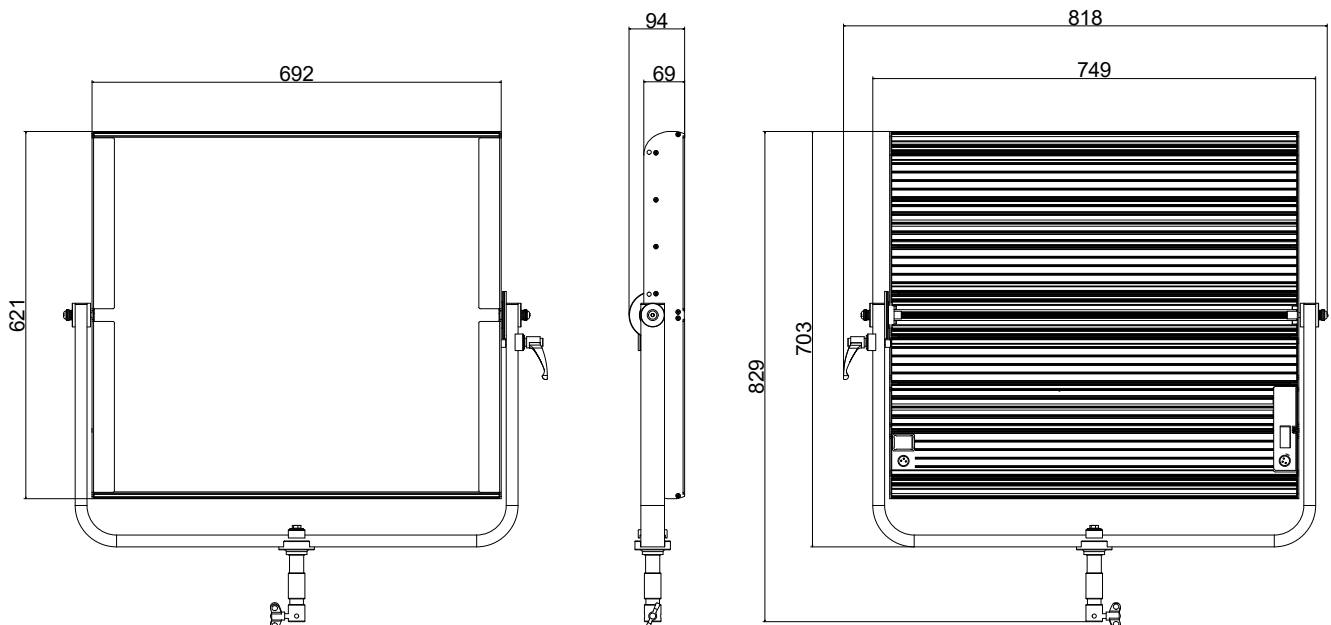

VELVET Power 2x2 Spot 15° Studio IP51

Ref.: VP2X2SPST

Datasheet: June 2021 / Page 2

COLOUR TEMPERATURE	adjustable from 2700K to 6500K in 100K steps
LIGHT INTENSITY	dimnable 0 to 100, smooth and flicker-free
TLCI	98 at 3200K and 97 at 5600K
DIMENSIONS	690x620x68mm / 27"x24.5"x2.7" panel 770x750x125mm / 30"x29.5"x5" panel + yoke + PSU
WEIGHT	14 kg / 31 lbs panel 16 kg / 35.3 lbs panel + yoke 20 kg / 44 lbs panel + yoke + PSU
POWER DRAW	340W (12.1 Amps at 28 VDC – 0.7 Amps at 230VAC)
POWER SUPPLY	90-264V AC 50/60Hz
PHOTOMETRICS	23000 lux / 2137 fc at 3m / 10 feet 7000 lux / 650 fc at 6m / 20 feet 2000 lux / 186 fc at 12m / 40 feet
BEAM ANGLE	15° nominal with filter D25 30° D50 45° D100 90° DVELVET 105°
LED RATED LIFE	more than 50,000 hours
OUTPUT FREQUENCY	16KHz flicker-free up to 2000fps
COOLING	no-noise, fan-free passive cooling
PROTECTION	IP51 dustproof, indoor or outdoor use
CONSTRUCTION & FINISH	Made of black powdercoated extruded and sheet aluminum
VELVET LED TECHNOLOGY	selected BIN high-power LED + VELVET custom optics + CPU software control
ACCESSORIES	AC power supply, foldable 20°, 40° or 60° Snapgrids, foldable Snapbag softbox, spacelight cylinder, removable barn doors, remote control, hard case
RIGGING OPTIONS	aluminum yoke with 28mm junior pin, multiple ¼-20" rigging points, multipanels yokes, pole operated yoke

WIRE VIEW

VELVET Power 2x2 Spot 15° Studio IP51

Ref.: VP2X2SPST

Datasheet: June 2021 / Page 3

PHOTOMETRICS

CCT 3220K

CCT 5440K

VELVET Power 2x2 Spot 15° Studio IP51