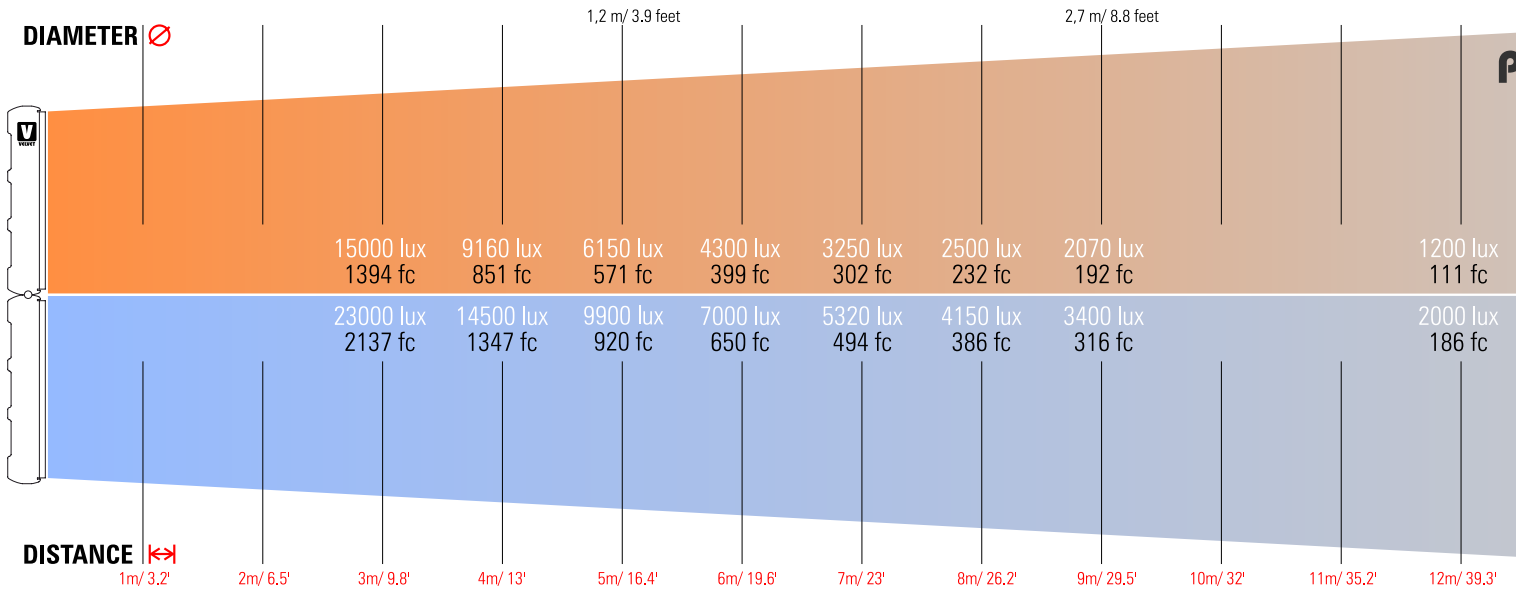

VELVET Power 2x2 Spot 15° Studio IP51

Ref.: VP2X2SPST

Datasheet: June 2021 / Page 2

COLOUR TEMPERATURE	adjustable from 2700K to 6500K in 100K steps
LIGHT INTENSITY	dimnable 0 to 100, smooth and flicker-free
TLCI	98 at 3200K and 97 at 5600K
DIMENSIONS	690x620x68mm / 27"x24.5"x2.7" panel 770x750x125mm / 30"x29.5"x5" panel + yoke + PSU
WEIGHT	14 kg / 31 lbs panel 16 kg / 35.3 lbs panel + yoke 20 kg / 44 lbs panel + yoke + PSU
POWER DRAW	340W (12.1 Amps at 28 VDC – 0.7 Amps at 230VAC)
POWER SUPPLY	90-264V AC 50/60Hz
PHOTOMETRICS	23000 lux / 2137 fc at 3m / 10 feet 7000 lux / 650 fc at 6m / 20 feet 2000 lux / 186 fc at 12m / 40 feet
BEAM ANGLE	15° nominal with filter D25 30° D50 45° D100 90° DVELVET 105°
LED RATED LIFE	more than 50,000 hours
OUTPUT FREQUENCY	16KHz flicker-free up to 2000fps
COOLING	no-noise, fan-free passive cooling
PROTECTION	IP51 dustproof, indoor or outdoor use
CONSTRUCTION & FINISH	Made of black powdercoated extruded and sheet aluminum
VELVET LED TECHNOLOGY	selected BIN high-power LED + VELVET custom optics + CPU software control
ACCESSORIES	AC power supply, foldable 20°, 40° or 60° Snapgrids, foldable Snapbag softbox, spacelight cylinder, removable barn doors, remote control, hard case
RIGGING OPTIONS	aluminum yoke with 28mm junior pin, multiple ¼-20" rigging points, multipanels yokes, pole operated yoke

WIRE VIEW

VELVET Power 2x2 Spot 15° Studio IP51

Ref.: VP2X2SPST

Datasheet: June 2021 / Page 3

PHOTOMETRICS

CCT 3220K

CCT 5440K

VELVET Power 2x2 Spot 15° Studio IP51