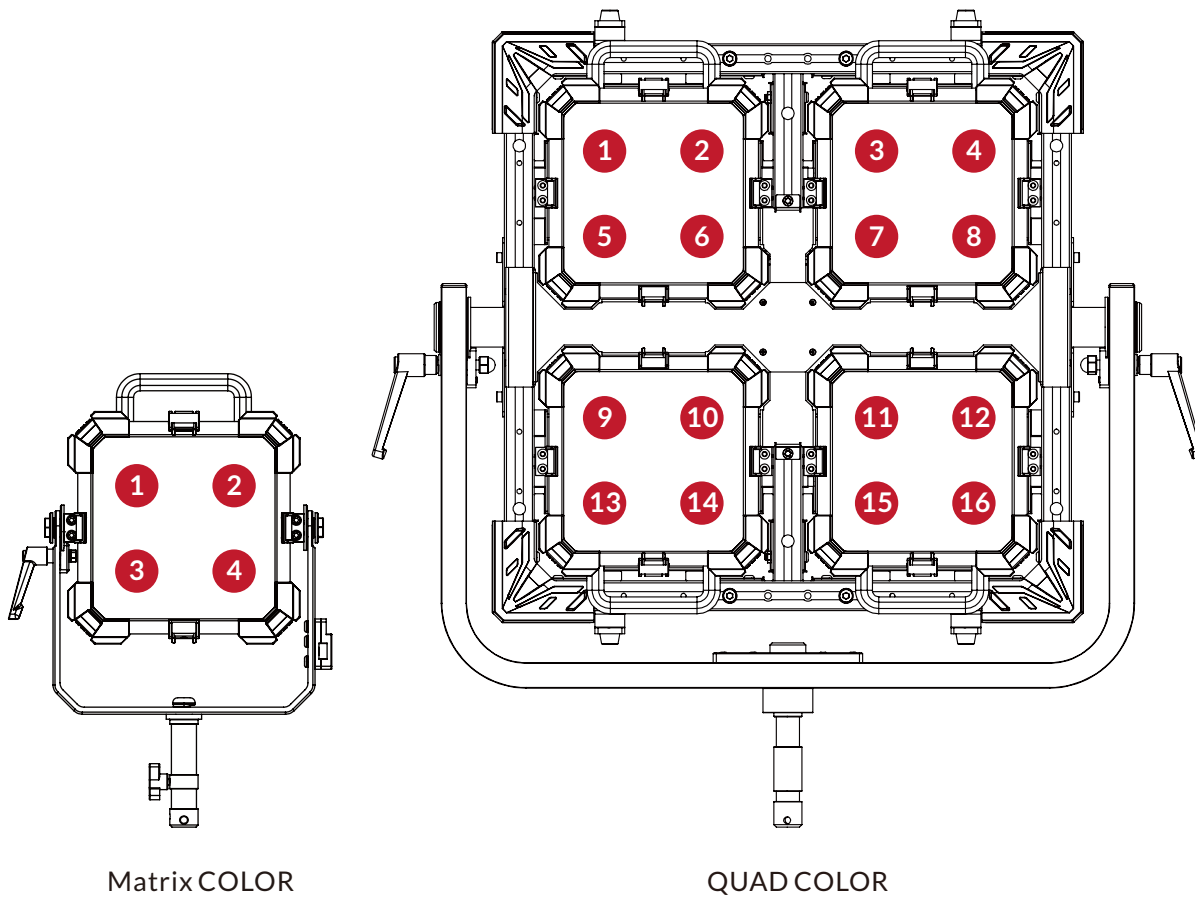

Ordering of Pixels

Seen from Front of Fixture

RDM Table

Manufacturer ID	Device Model ID	Device Label	Device Model Name
6124	30	P3CLR	P3 COLOR
	31	FLXQ5CLR	Q5 COLOR
	32	FLXQ8CLR	Q8 COLOR
	33	FLXMXCLR	Matrix COLOR
	36	FLXQUADCLR	QUAD COLOR